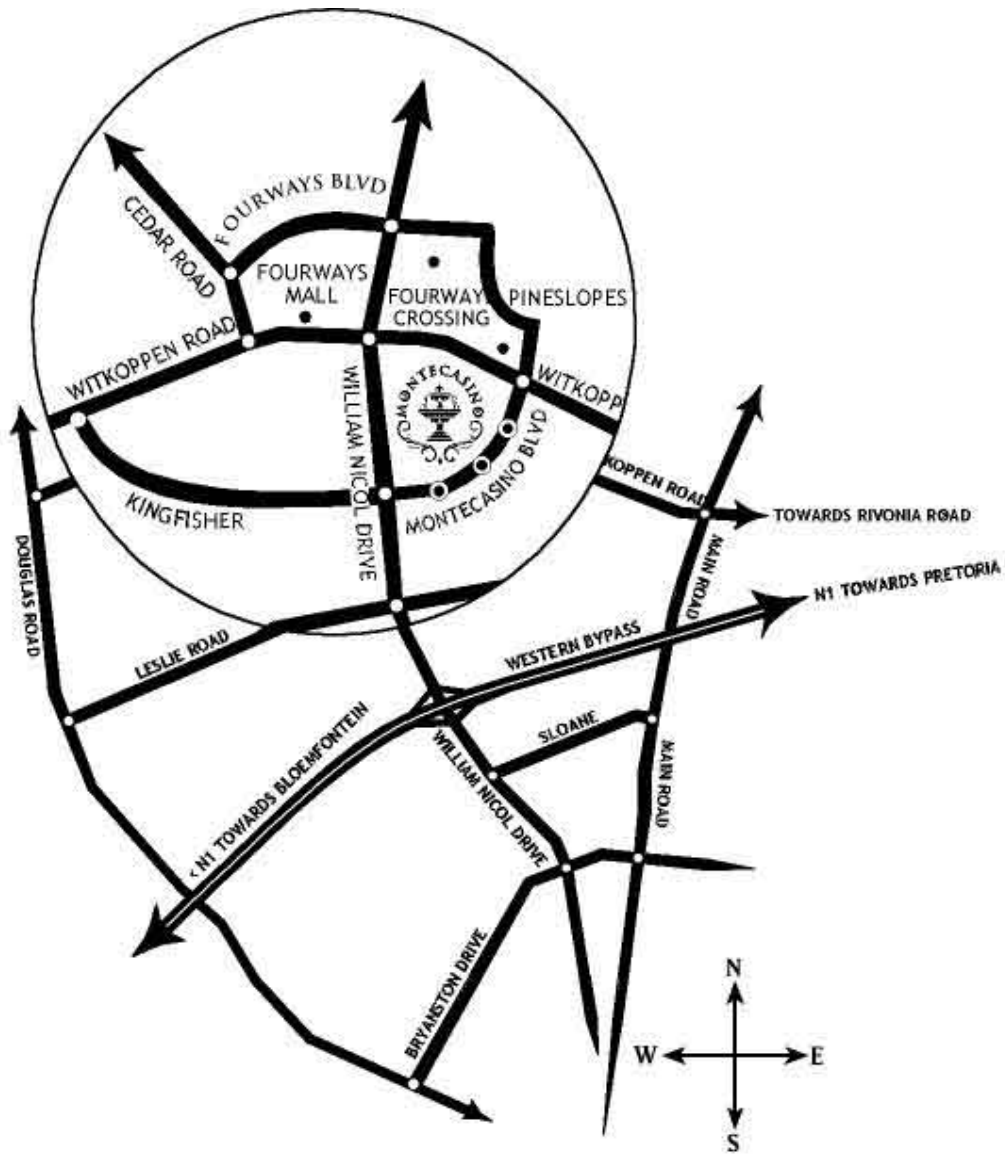

## **GPS COORDINATES**

26° 01' 32. 84" S

28° 00' 54. 34" E

## **DIRECTIONS FROM OR TAMBO AIRPORT TO MONTECASINO IN FOURWAYS**

- From the Airport, take the R24 Johannesburg as you exit
- Then take the N3 (N1) Pretoria (11km from the Airport)
- After traveling 15km on the N3 Pretoria, take the N1 (South) Roodepoort
- Pass the Rivonia Road turnoff
- Take William Nicol Drive off ramp and stay in the right hand lane.
- At the end of the off ramp is a set of traffic lights, turn right at the lights into William Nicol
- Follow William Nicol Drive for +- 2km, crossing over two robots – stay in the right hand lane
- At the third set of traffic lights, turn right into Montecasino Boulevard
- Once you are in Montecasino Boulevard, you can turn left at either the first or second traffic circle, which will take you into the Montecasino multi storey parkade.
- Park on any level in the Multi Level Parkade
- Walk towards the centre of the Parkade and enter the Montecasino complex.

## **DIRECTIONS TO MONTECASINO FROM PRETORIA**

- From Pretoria N1 take, the N1 (South) Roodepoort
- Pass the Rivonia Road turnoff
- Take William Nicol Drive off ramp and stay in the right hand lane.
- At the end of the off ramp is a set of traffic lights, turn right at the lights into William Nicol
- Follow William Nicol Drive for +- 2km, crossing over two robots – stay in the right hand lane
- At the third set of traffic lights, turn right into Montecasino Boulevard
- Once you are in Montecasino Boulevard, you can turn left at either the first or second traffic circle, which will take you into the Montecasino multi storey parkade.
- Park on any level in the Multi Level Parkade

- Walk towards the centre of the Parkade and enter the Montecasino complex
  - **Enter the Montecasino Parkade from Montecasino Boulevard and turn right by first circle**
  - **On your left hand side you will find the Southern Sun Hotel**
  - **Next to the Southern Sun Hotel, you will find the PIVOT building**