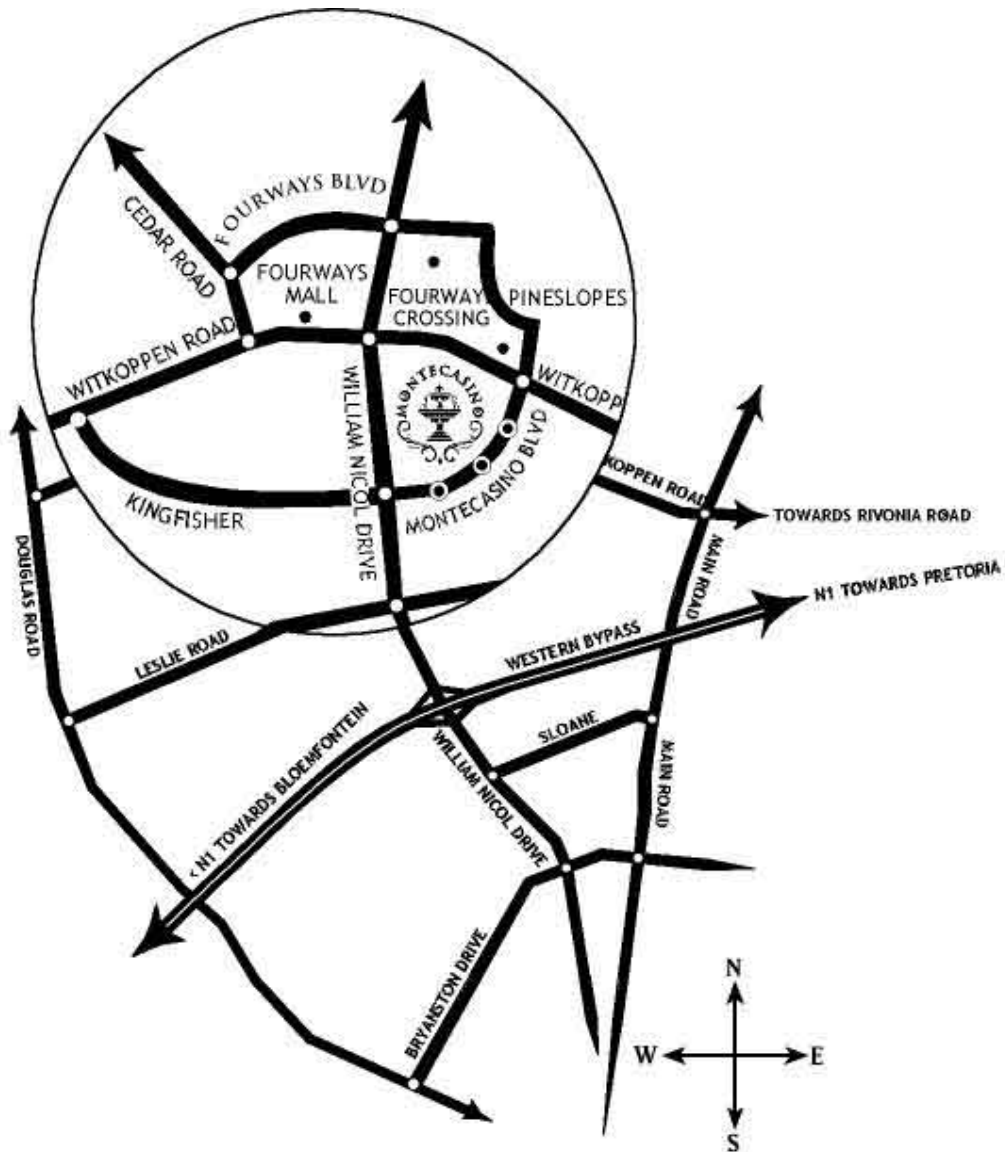

DIRECTION TO SABOA

THE PIVOT BUILDING
BUILDING B
SECOND FLOOR
MONTE CASINO BOULEVARD
FOURWAYS

CONTACT DETAILS: (011) 511-7641

GPS COORDINATES

26° 01' 32. 84" S

28° 00' 54. 34" E

DIRECTIONS FROM OR TAMBO AIRPORT TO MONTECASINO IN FOURWAYS

- From the Airport, take the R24 Johannesburg as you exit
- Then take the N3 (N1) Pretoria (11km from the Airport)
- After traveling 15km on the N3 Pretoria, take the N1 (South) Roodepoort
- Pass the Rivonia Road turnoff
- Take William Nicol Drive off ramp and stay in the right hand lane.
- At the end of the off ramp is a set of traffic lights, turn right at the lights into William Nicol
- Follow William Nicol Drive for +- 2km, crossing over two robots – stay in the right hand lane
- At the third set of traffic lights, turn right into Montecasino Boulevard
- Once you are in Montecasino Boulevard, you can turn left at either the first or second traffic circle, which will take you into the Montecasino multi storey parkade.
- Park on any level in the Multi Level Parkade
- Walk towards the centre of the Parkade and enter the Montecasino complex.

DIRECTIONS TO MONTECASINO FROM PRETORIA

- From Pretoria N1 take, the N1 (South) Roodepoort
- Pass the Rivonia Road turnoff
- Take William Nicol Drive off ramp and stay in the right hand lane.
- At the end of the off ramp is a set of traffic lights, turn right at the lights into William Nicol
- Follow William Nicol Drive for +- 2km, crossing over two robots – stay in the right hand lane
- At the third set of traffic lights, turn right into Montecasino Boulevard
- Once you are in Montecasino Boulevard, you can turn left at either the first or second traffic circle, which will take you into the Montecasino multi storey parkade.
- Park on any level in the Multi Level Parkade